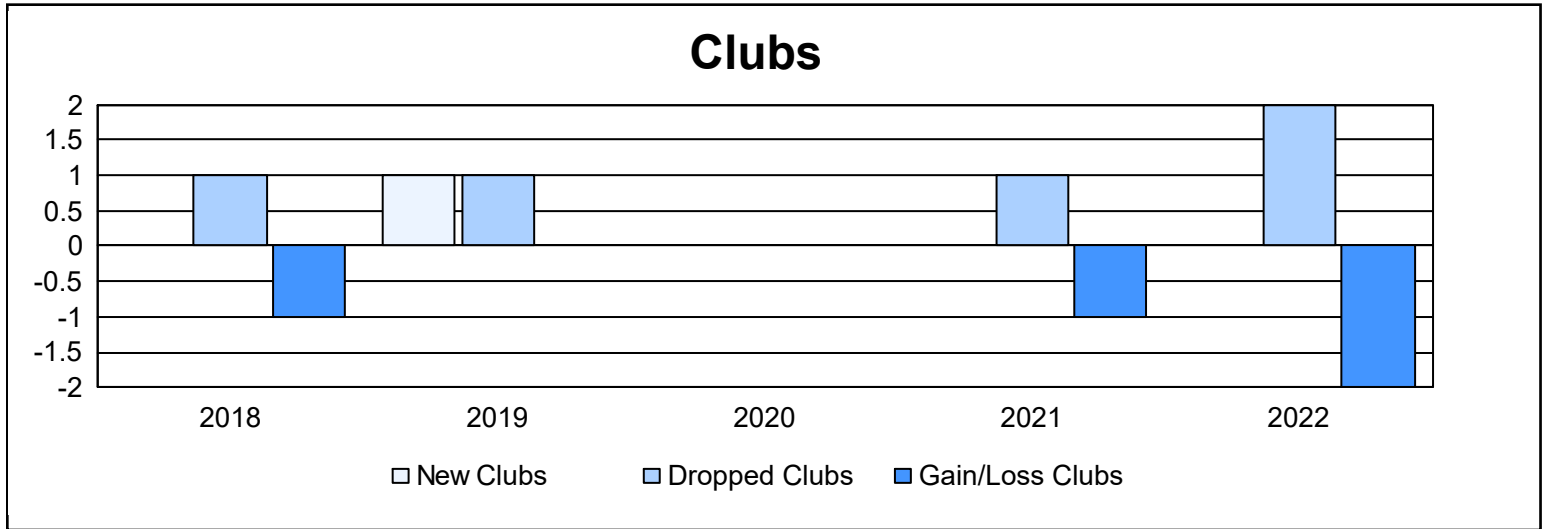

Year	New Clubs	Dropped Clubs	Gain/ Loss Clubs	New Members	Charter Members	Reinstate Members	Transfer Members	Total Member Added	Total Members Dropped	Gain/ Loss Members
2017-2018	0	1	-1	68	1	11	4	84	163	-79
2018-2019	1	1	0	85	23	8	6	122	111	11
2019-2020	0	0	0	89	1	3	6	99	121	-22
2020-2021	0	1	-1	98	0	3	0	101	158	-57
2021-2022	0	2	-2	98	1	7	21	127	163	-36
<b>Average</b>	<b>0</b>	<b>1</b>	<b>-1</b>	<b>88</b>	<b>5</b>	<b>6</b>	<b>7</b>	<b>107</b>	<b>143</b>	<b>-37</b>

### Membership Composition June 2022 Cumulative