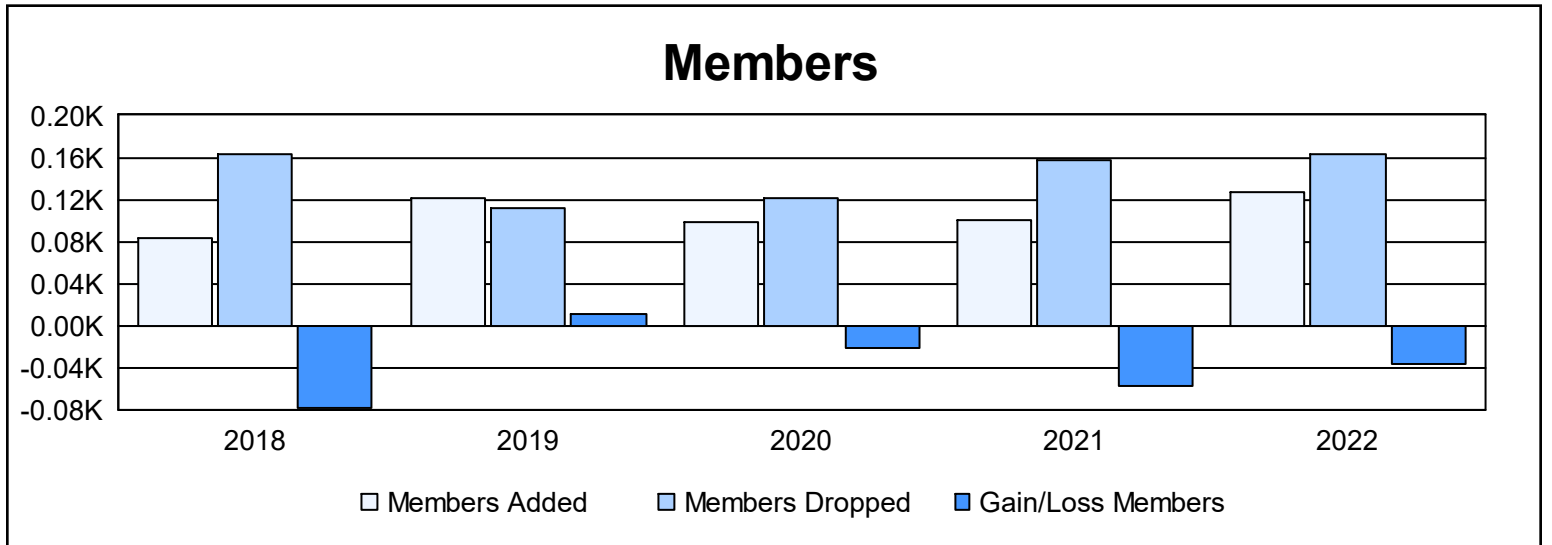

Year	New Clubs	Dropped Clubs	Gain/ Loss Clubs	New Members	Charter Members	Reinstate Members	Transfer Members	Total Member Added	Total Members Dropped	Gain/ Loss Members
2017-2018	0	1	-1	68	1	11	4	84	163	-79
2018-2019	1	1	0	85	23	8	6	122	111	11
2019-2020	0	0	0	89	1	3	6	99	121	-22
2020-2021	0	1	-1	98	0	3	0	101	158	-57
2021-2022	0	2	-2	98	1	7	21	127	163	-36
<b>Average</b>	<b>0</b>	<b>1</b>	<b>-1</b>	<b>88</b>	<b>5</b>	<b>6</b>	<b>7</b>	<b>107</b>	<b>143</b>	<b>-37</b>

### Membership Composition June 2022 Cumulative