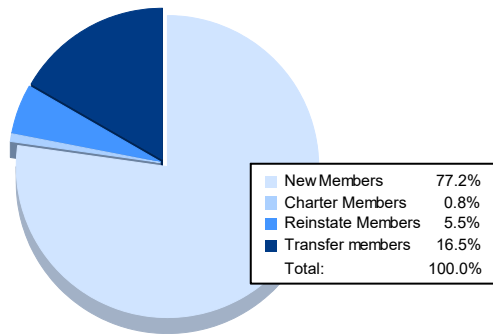

Year	New Clubs	Dropped Clubs	Gain/ Loss Clubs	New Members	Charter Members	Reinstate Members	Transfer Members	Total Member Added	Total Members Dropped	Gain/ Loss Members
2017-2018	0	1	-1	68	1	11	4	84	163	-79
2018-2019	1	1	0	85	23	8	6	122	111	11
2019-2020	0	0	0	89	1	3	6	99	121	-22
2020-2021	0	1	-1	98	0	3	0	101	158	-57
2021-2022	0	2	-2	98	1	7	21	127	163	-36
<b>Average</b>	<b>0</b>	<b>1</b>	<b>-1</b>	<b>88</b>	<b>5</b>	<b>6</b>	<b>7</b>	<b>107</b>	<b>143</b>	<b>-37</b>

### Membership Composition June 2022 Cumulative